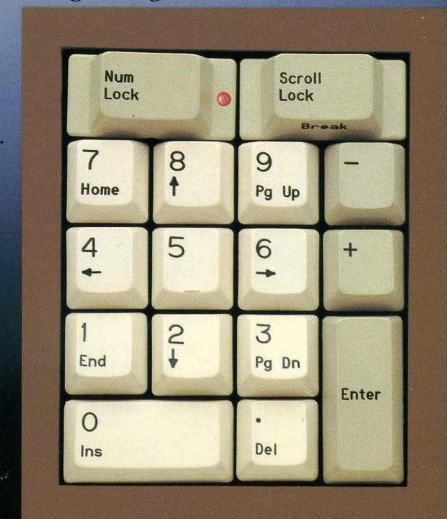

Over the years, Key Tronic has listened to the needs of the marketplace, and has responded with "user-oriented" keyboards.

Our experience in designing and manufacturing thousands of different custom keyboards for the computer industry stands behind every Key Tronic brand-name product.

All of our plug-compatible keyboards incorporate Key Tronic's solid-state, capacitive switch technology for reliability, durability and superior performance. They feature a low profile design of only 30 millimeters from desktop to home row keys. The keytops themselves are sculptured for greater operator comfort, and have a matte finish for reduced glare. Key placement is compatible with the familiar typewriter layout. The keyboards are rugged, yet are lightweight and easily moved to an operator's preference of position.

Simply put, Key Tronic keyboards are designed for your comfort and convenience.