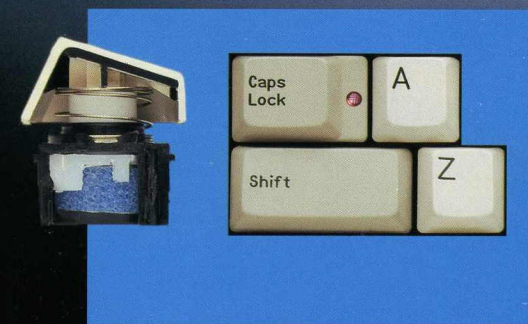

Over the years, Key Tronic has listened to the needs of the marketplace, and has responded with "user-oriented" keyboards.

Our experience in designing and manufacturing thousands of different custom keyboards for the computer industry stands behind every Key Tronic brand-name product.

All of our plug-compatible keyboards incorporate Key Tronic's solid-state, capacitive switch technology for reliability, durability and superior performance. They feature a low profile design of only 30 millimeters from desktop to home row keys. The keytops themselves are sculptured for greater operator comfort, and have a matte finish for reduced glare. Key placement is compatible with the familiar typewriter layout. The keyboards are rugged, yet are lightweight and easily moved to an operator's preference of position.

Simply put, Key Tronic keyboards are designed for your comfort and convenience.