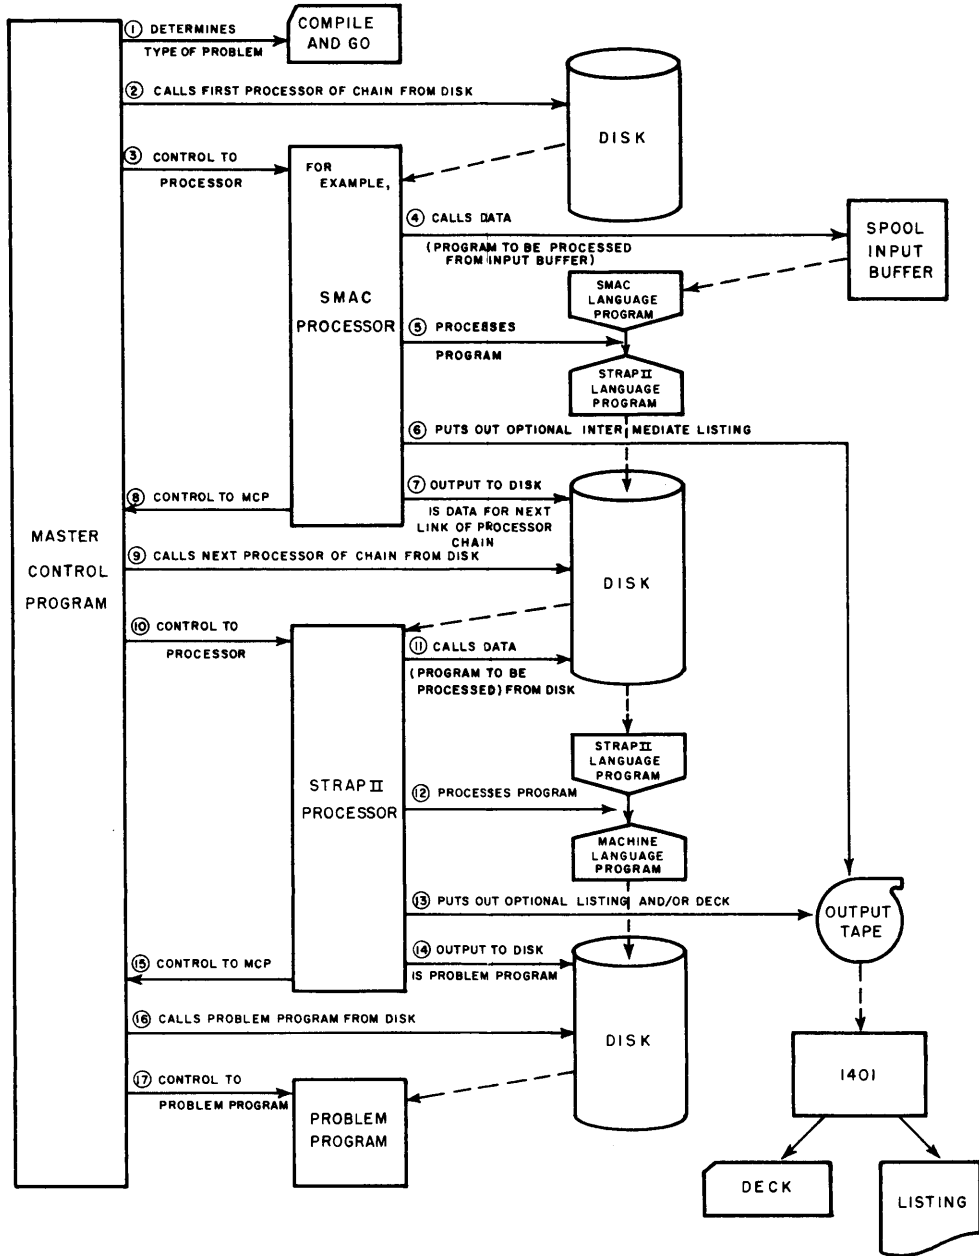

MCP Compile and Go Option

IBM

**IBM 7030
Programming System
Reference Card**

MCP On-Line Overlapped Mode
MCP Bypass Mode

MCP CONTROL
PP CONTROL

MCP Off-Line Overlapped Mode

MCP CONTROL
PP CONTROL
OPERATOR CONTROL

MCP Common Output

MCP CONTROL
PP CONTROL
OPERATOR CONTROL